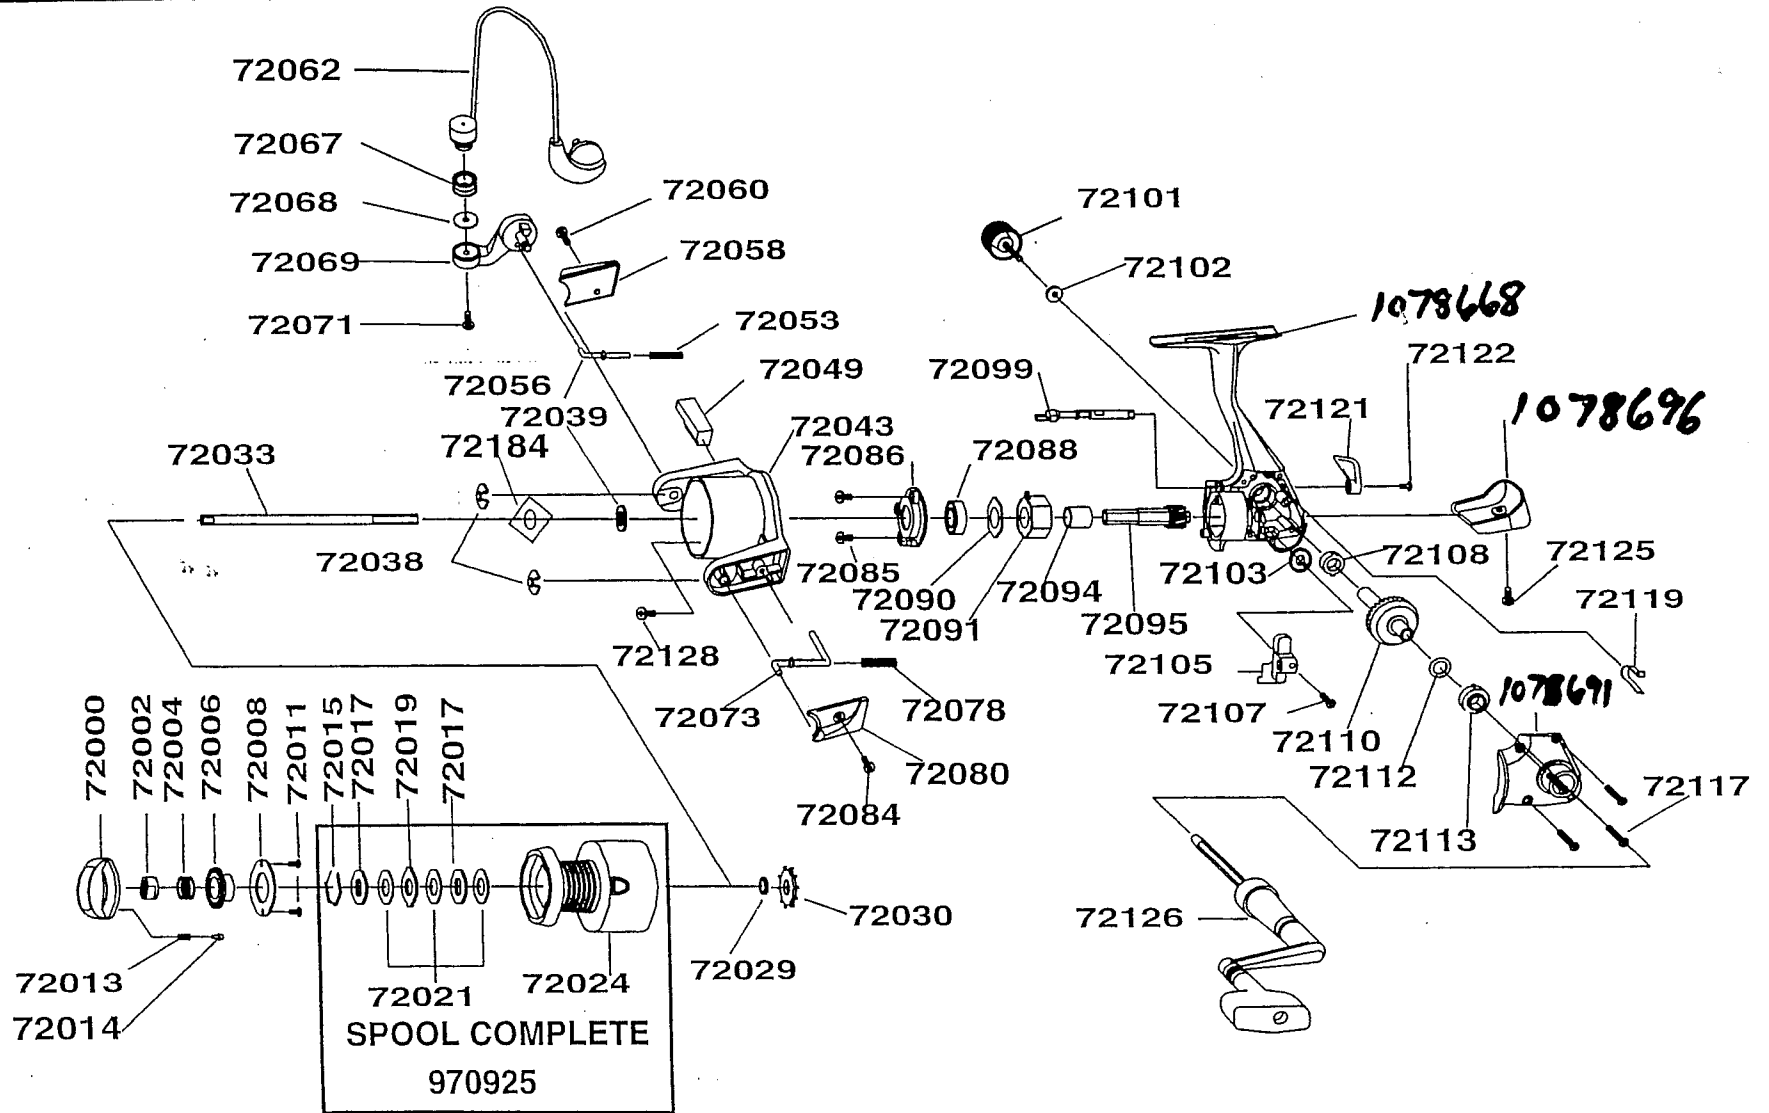

AGENDA

Please specify reel model and part number when ordering parts.

Cardinal AG2F 00
 New style - Body shape by Bodycap
 Bulges out old style is straight cut.